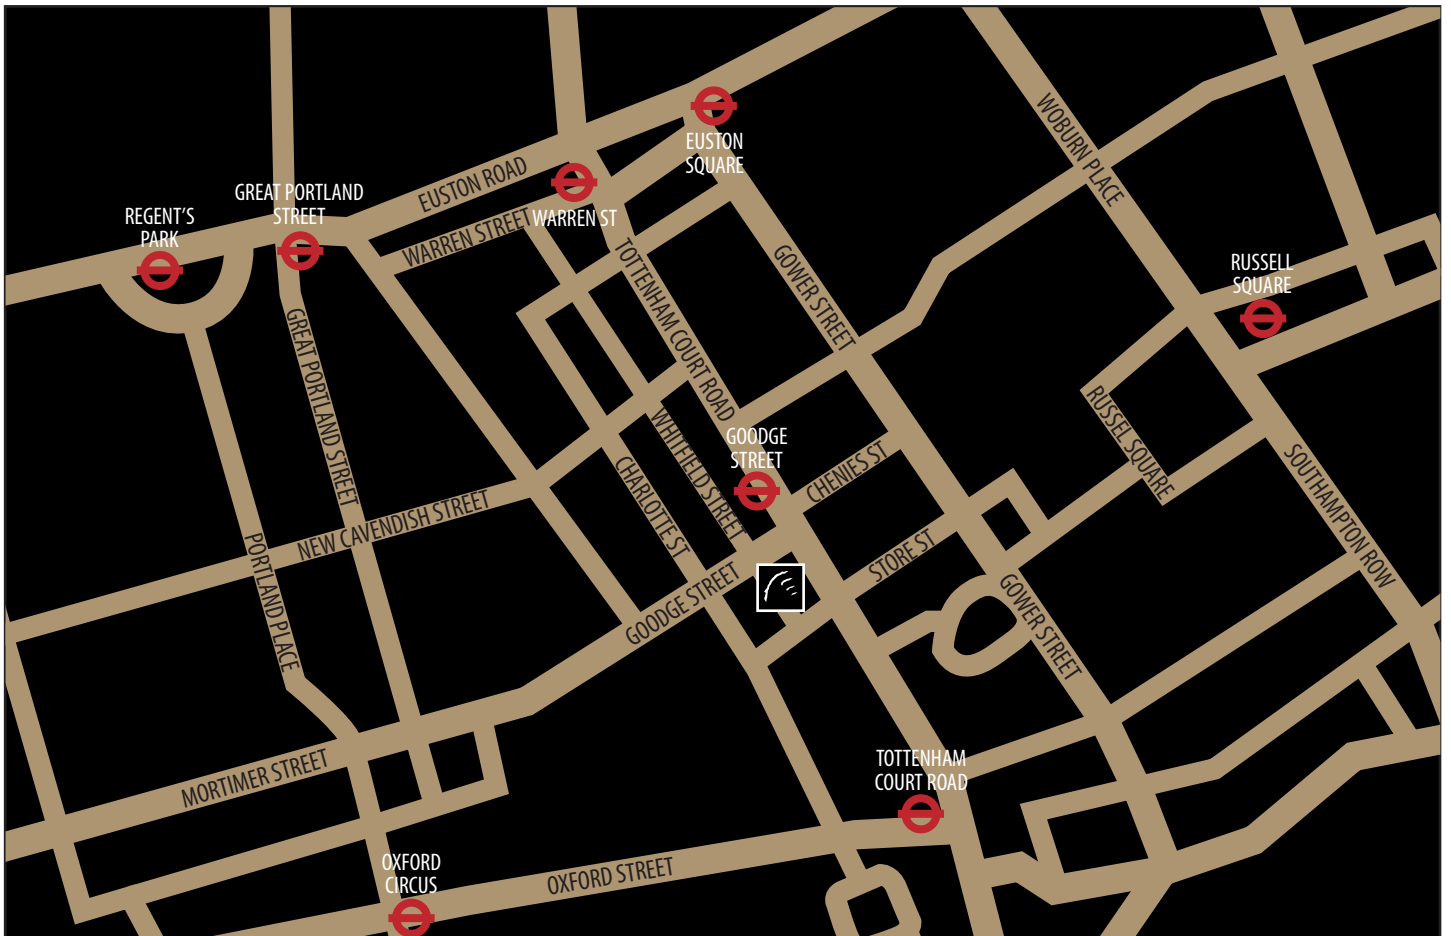

C R A Z Y B E A R
F I T Z R O V I A

26-28 whitfield street, fitzrovia, london W1T 2RG
telephone 0207 6310088

on the corner of whitfield & goodge street, next to the spaghetti house.